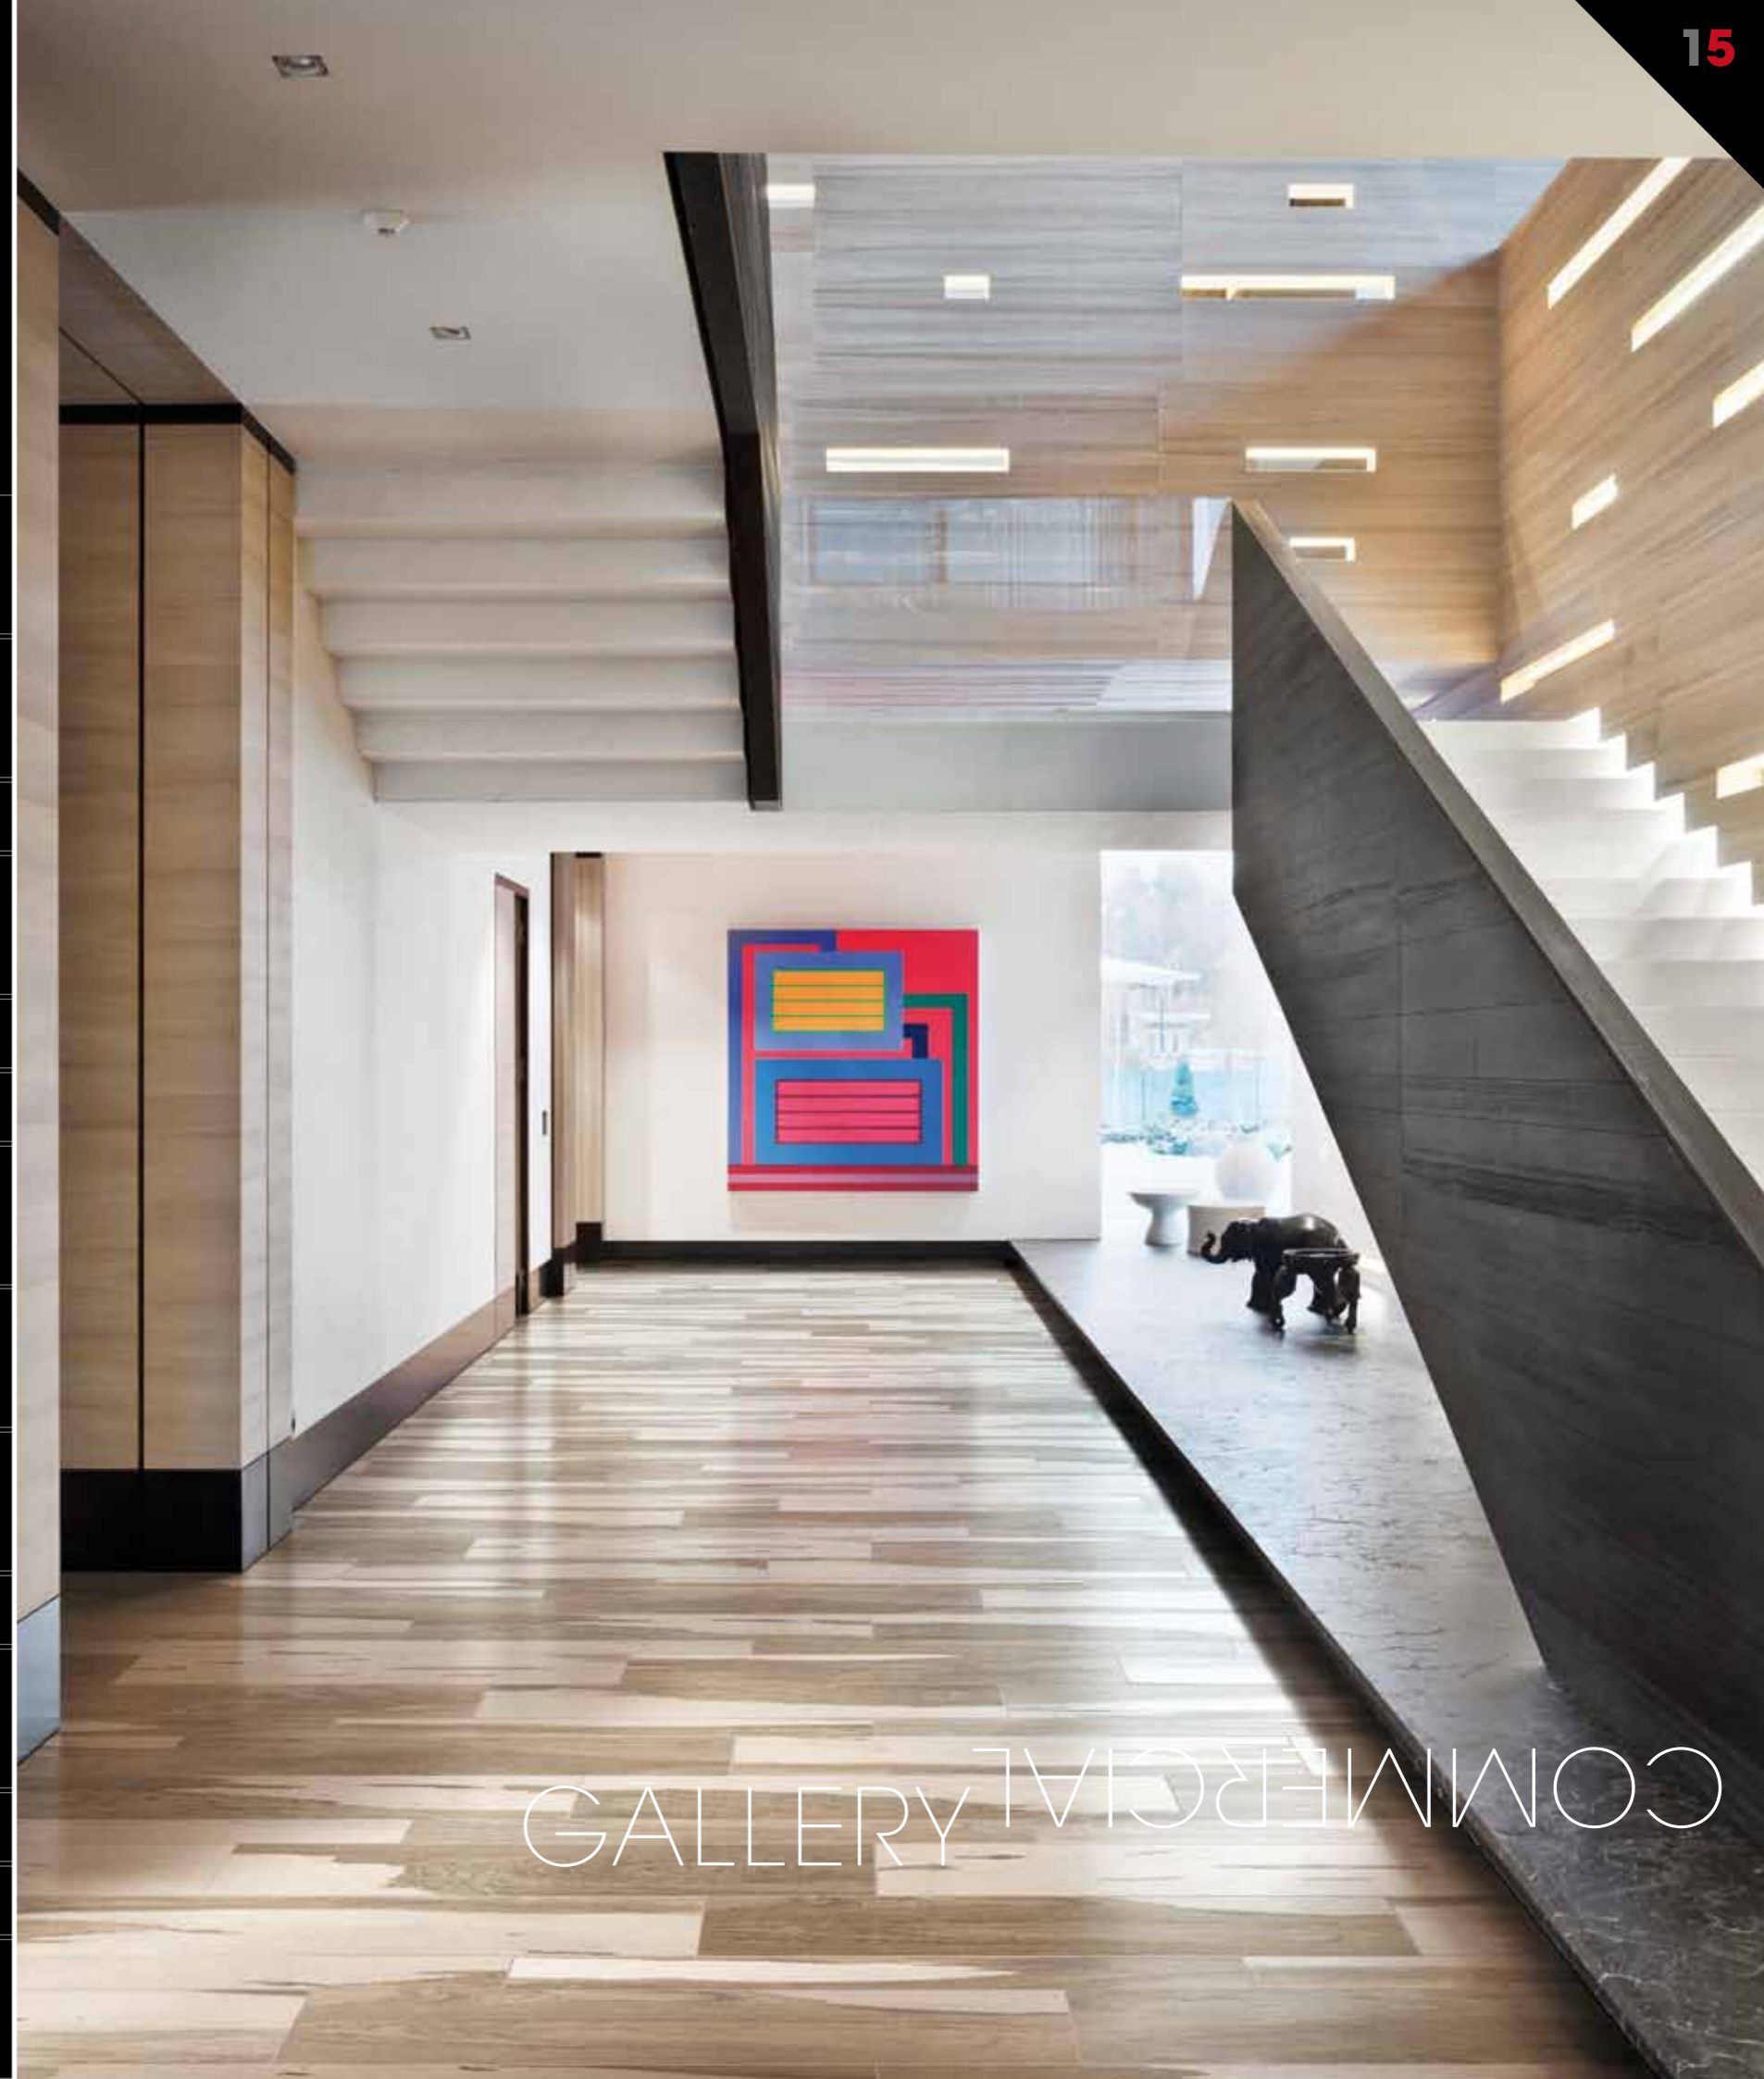

CREAM

GALLERY COMMERCIAL

10X100 | 20X100 | 4"X40" | 8"X40"